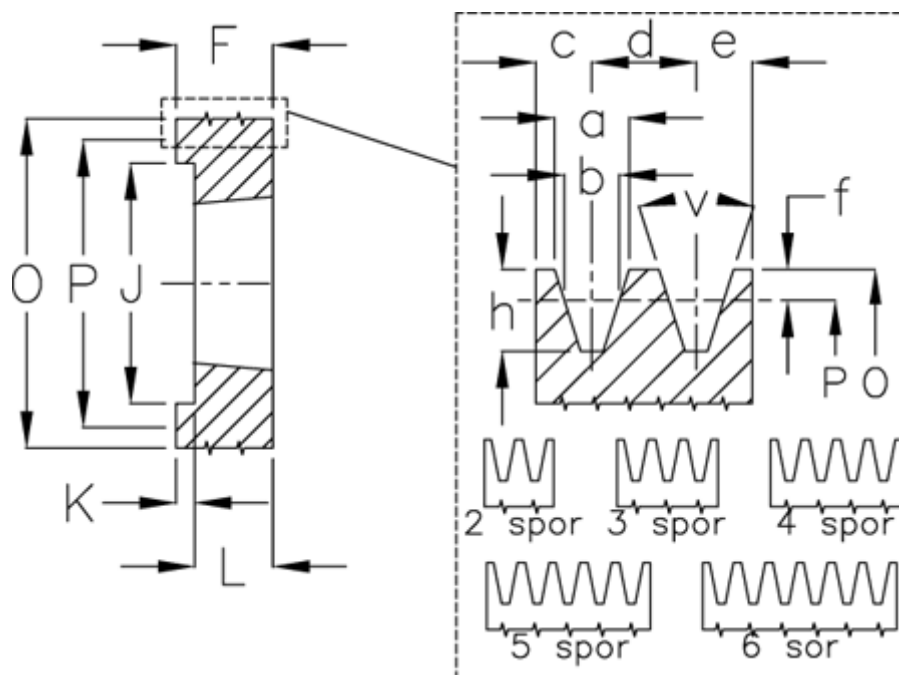

Article number: 604113009004

Description: V-belt pulley SPZ 90/4 TL1610

## Measures

a	= 9,7	For bush	= 1610	P	= 90
b	= 8,5	h	= 11	Type	= SPZ
Bush $\zeta$ max	= 42	J	= 61.0	v	= 38 grader
c	= 8	K	= 27		
d	= 12	L	= 25		
e	= 8	m	= -		
f	= 2	Number of ribs	= 4		
F	= 52	O	= 94		